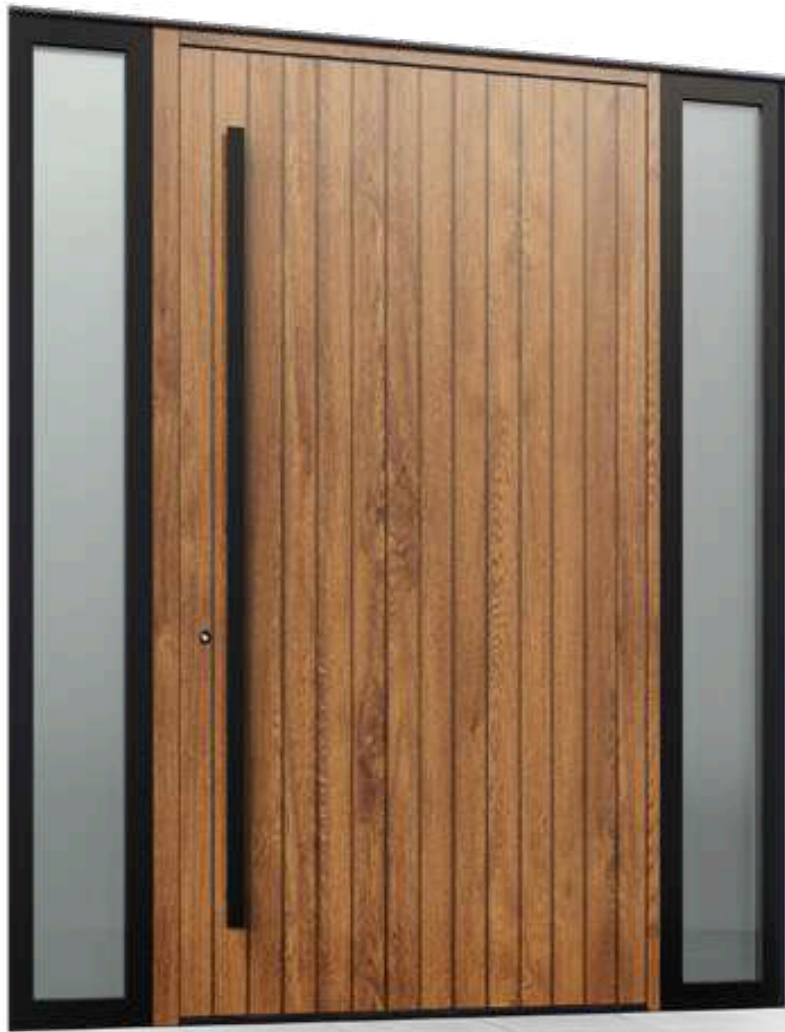

Wood
Color
Pattern
Vertical

Door Design | 483

Door Color: T630

Sidelight: Sandblasted Glass

Sidelight Frame Color: RAL9005

External Handle: Blade

External Handle Color: Black