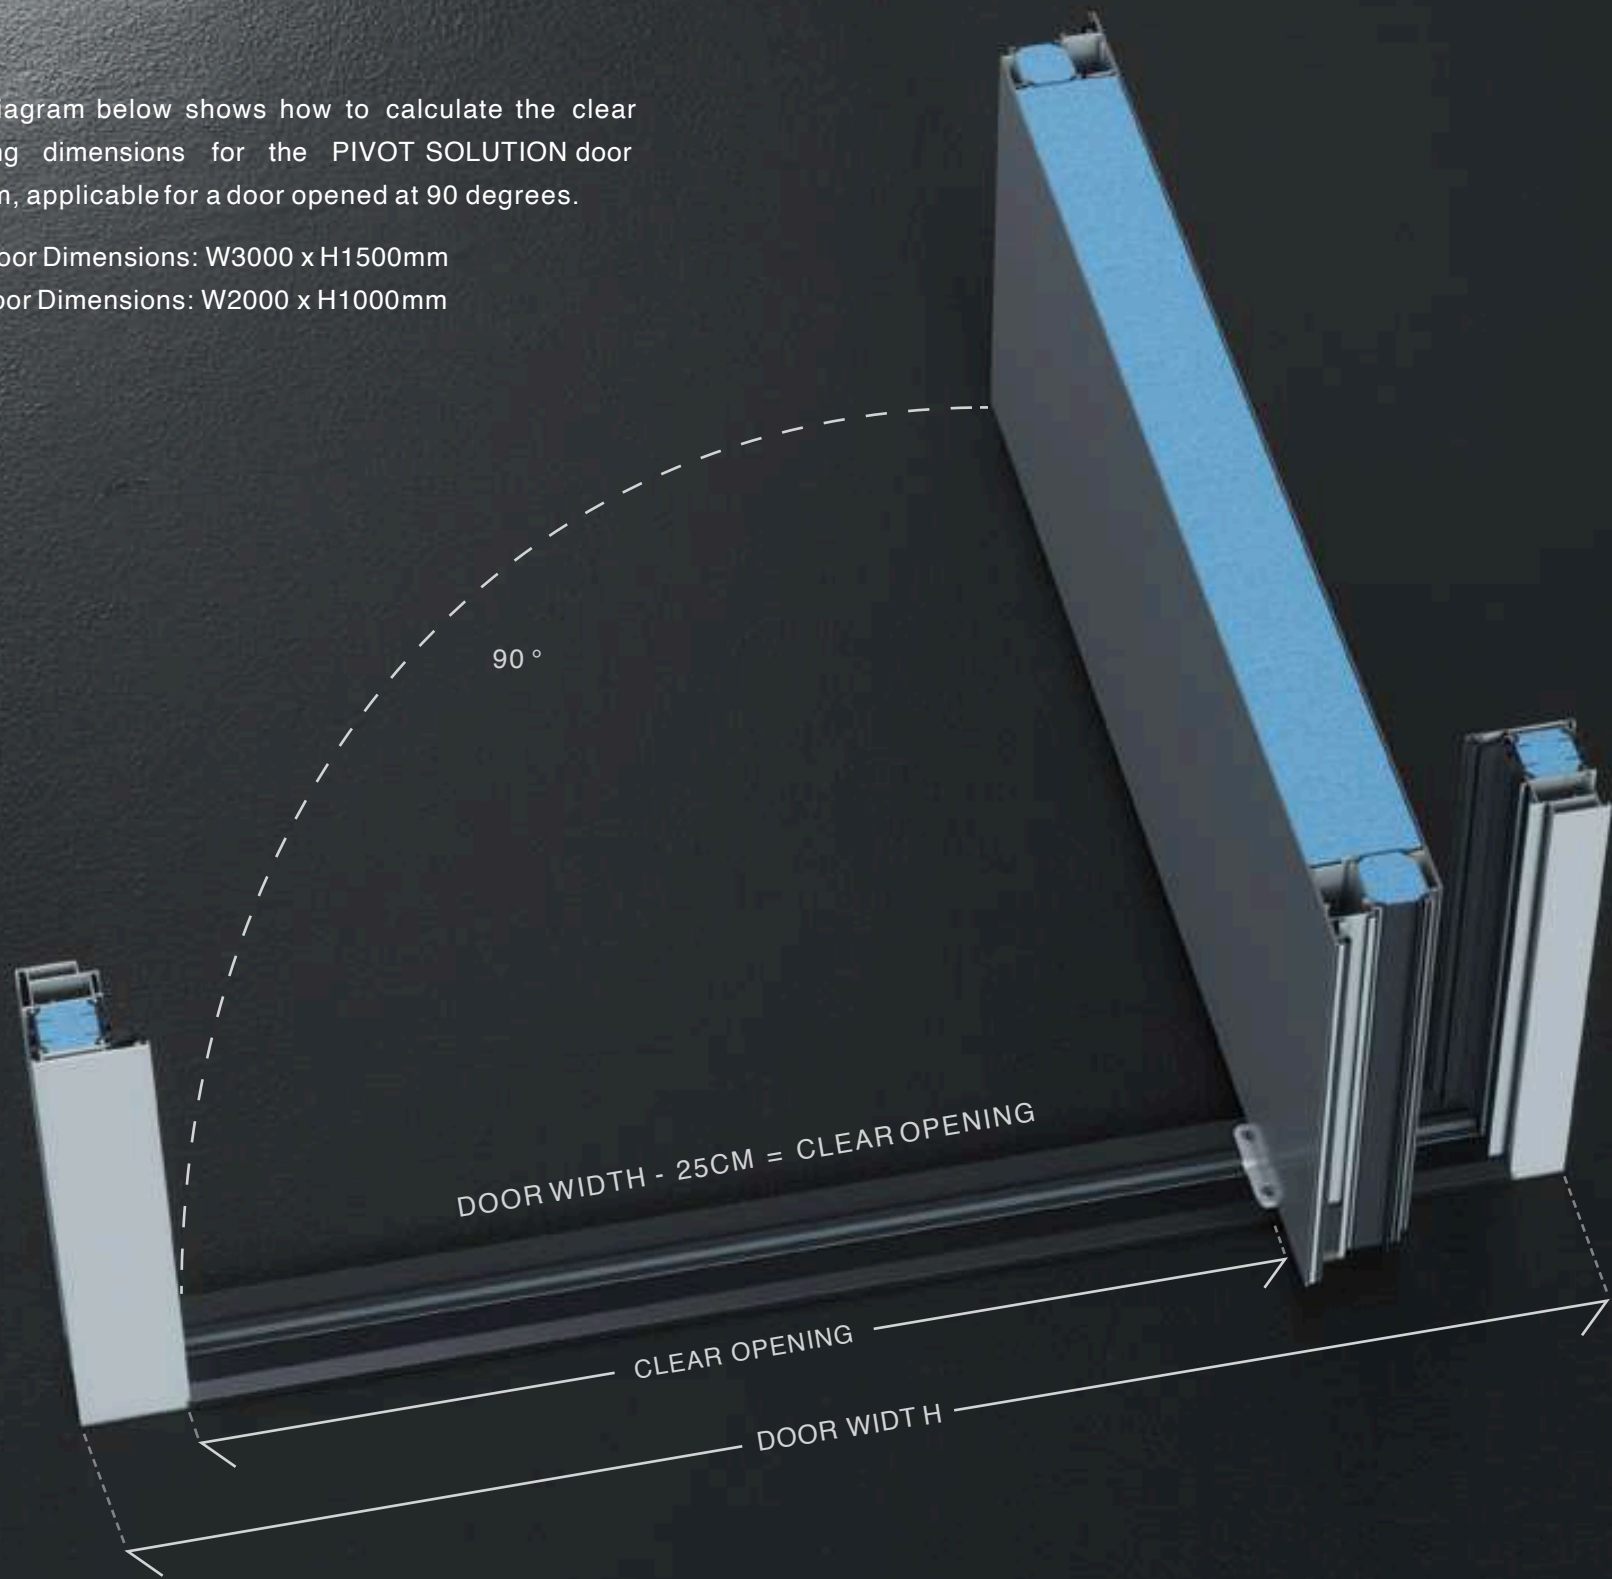

The diagram below shows how to calculate the clear opening dimensions for the PIVOT SOLUTION door system, applicable for a door opened at 90 degrees.

Max Door Dimensions: W3000 x H1500mm

Min Door Dimensions: W2000 x H1000mm