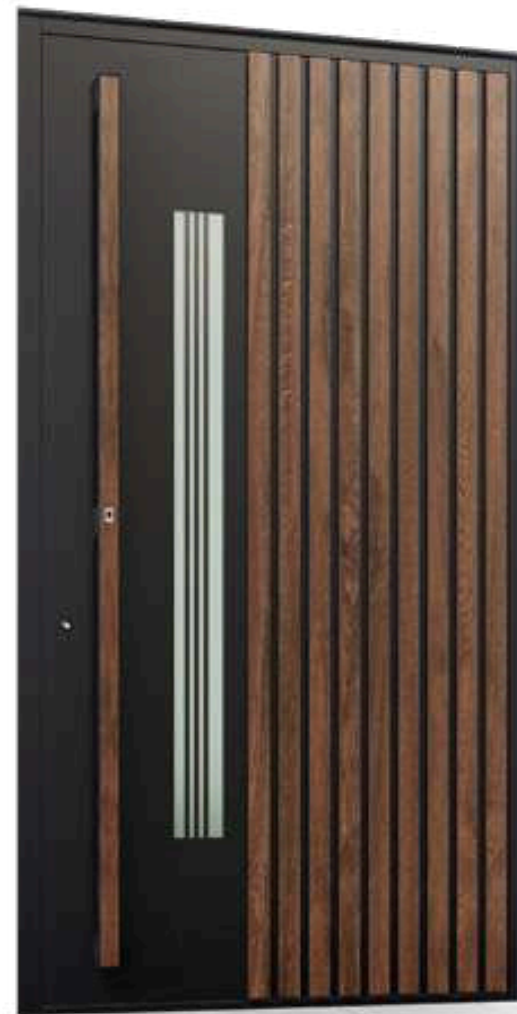

Tube Color
RAL9005

External Handle
Vision, Aluminium Facing

External Handle Color
RAL9005

Access Control
Handle with Integrated
Fingerprint Reader

Wood
Color
Pattern
Vertical

Wood
Color
Pattern
Vertical

Door Design I 476