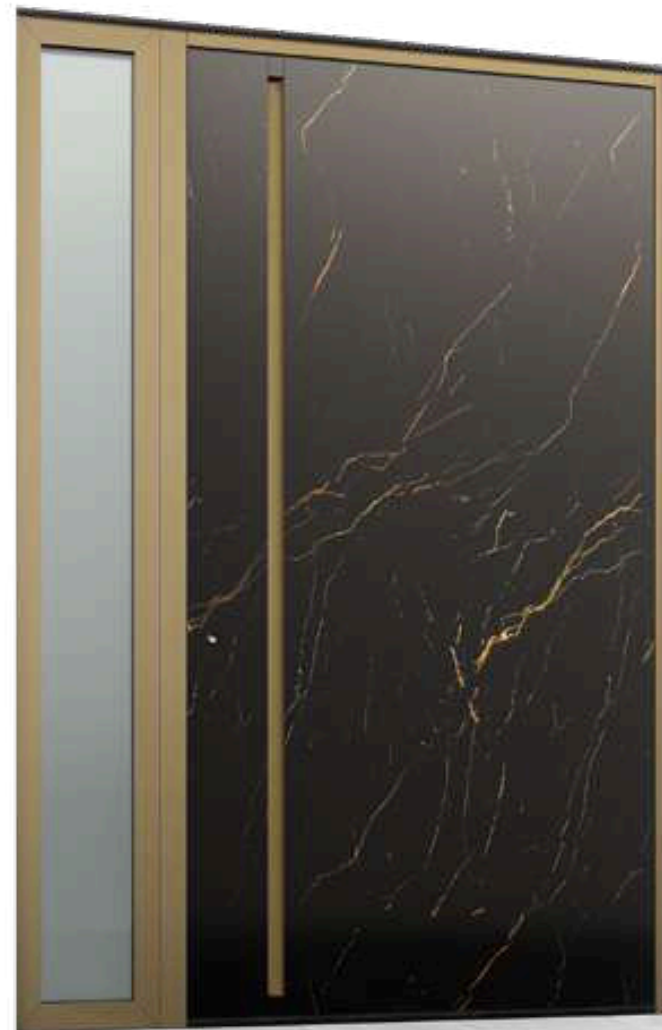

Door Design | ME 20 Black Marble

Door Facing: ME20

Frame Color: ORO011

External Handle: Crypto Full Height

External Handle Color: ORO011

Sidelight: Sandblasted Glass