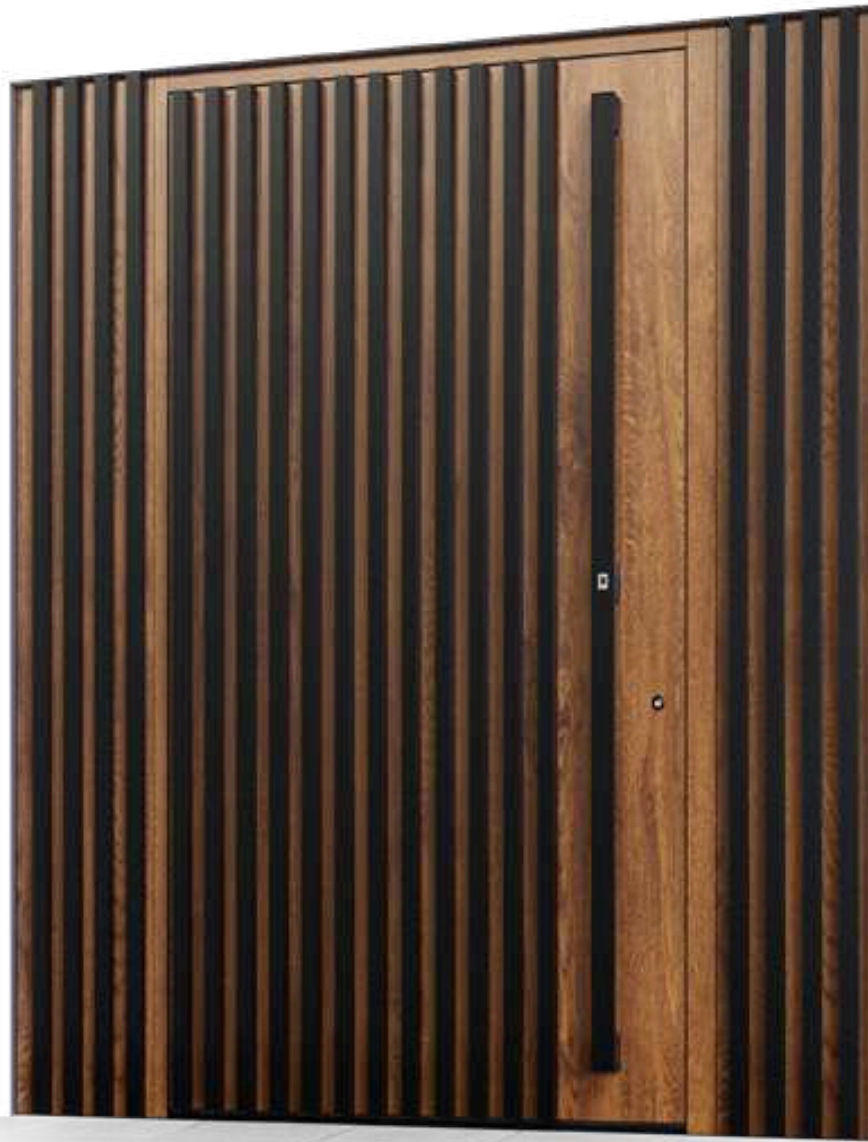

External Handle
Vision, Aluminium Facing

External Handle Color
RAL7043

Access Control
Handle with Integrated
Fingerprint Reader

Wood
Color
Pattern
Vertical

Door Design

468

Door Color
T630

Tube Dimensions
W40 x H40 mm