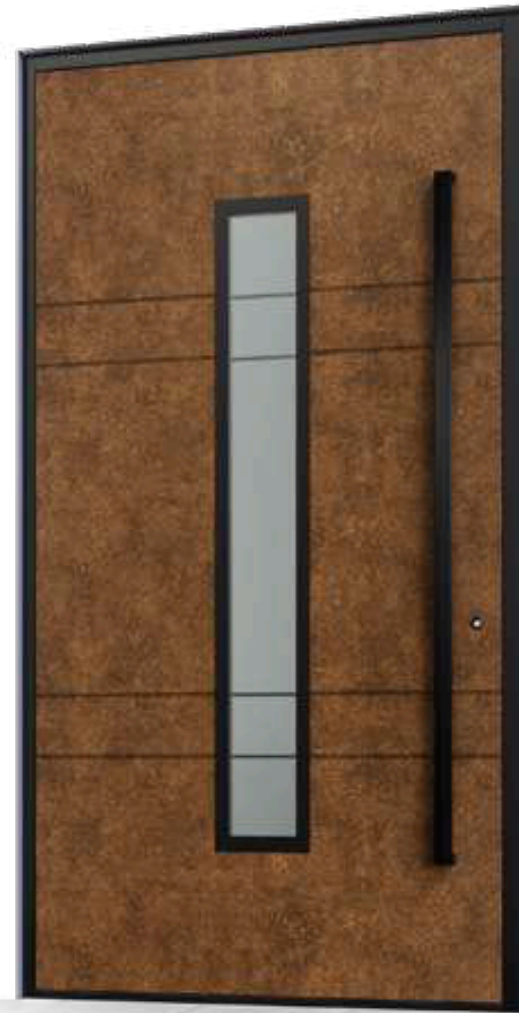

Wood
Color
Pattern
Vertical

Wood
Color
Pattern
Horizontal

Wood
Color
Pattern
Horizontal

Door Design | 424

Door Color: RAL7037

External Handle: Bar

External Handle Color: Silver

Door Design | 444