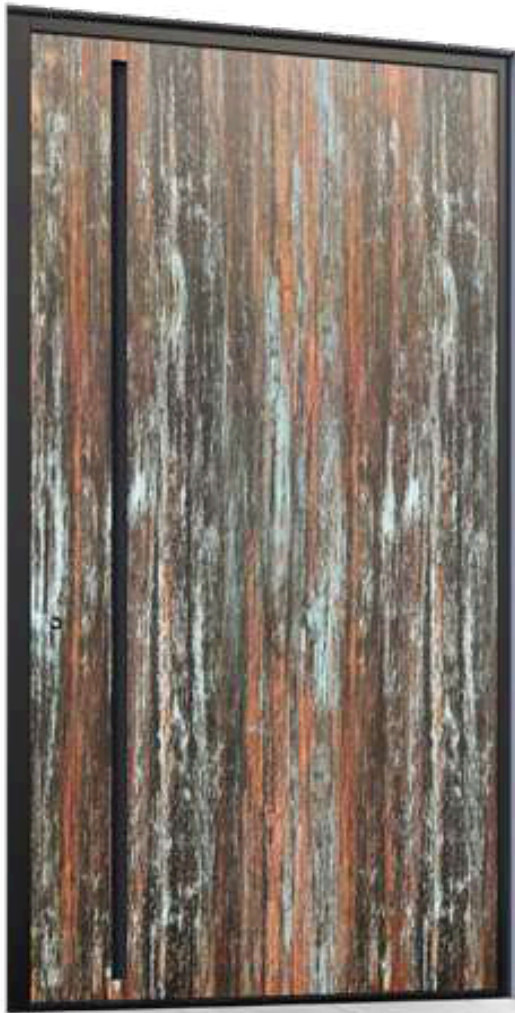

Door Design | **ME 10 Rustic Patina**

Door Facing: ME 10

Frame Color: RAL9005

External Handle: Crypto Full Height

External Handle Color: RAL9005