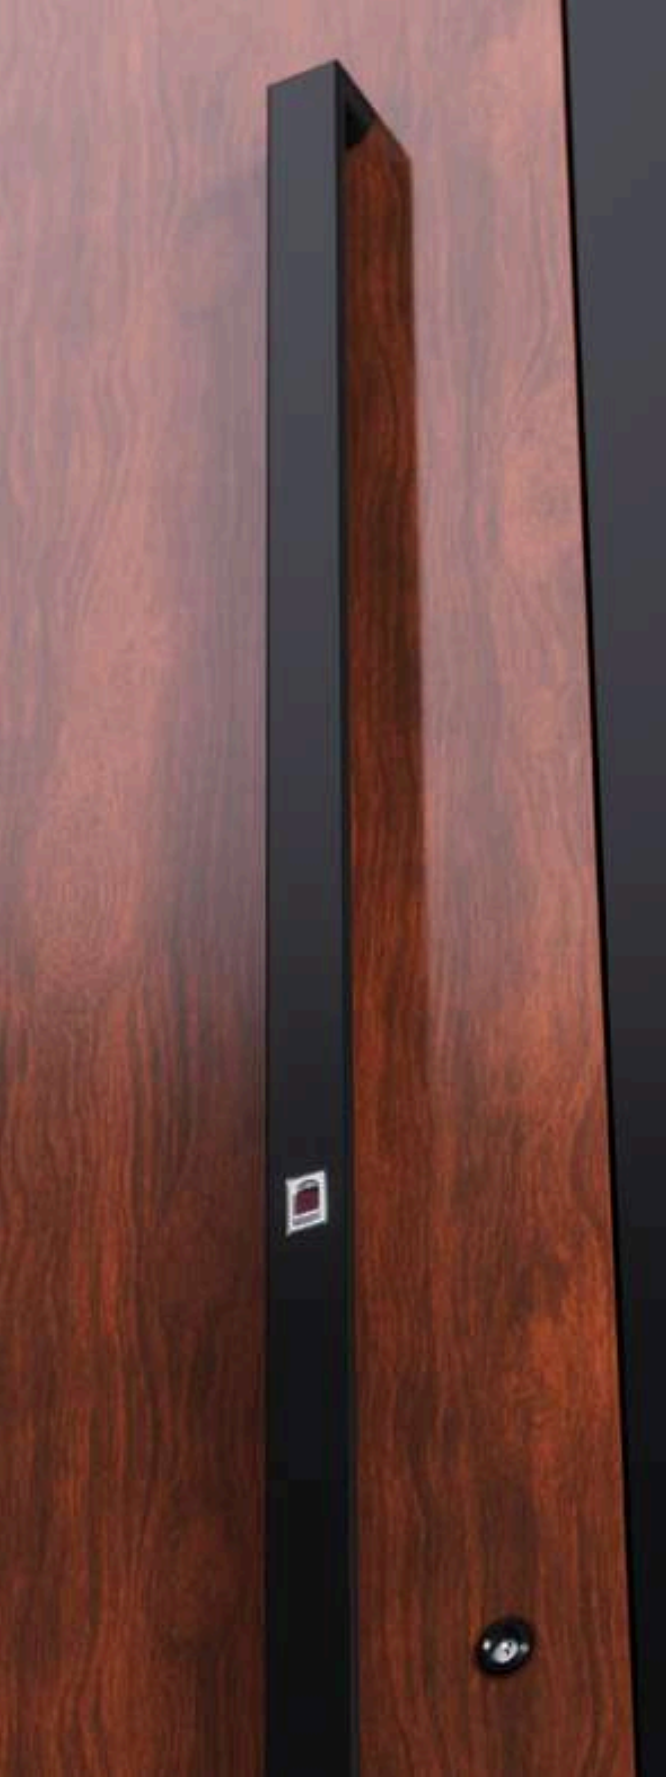

Door Design

410

Door Color
T875

Frame Color
RAL9005

External Handle
Soft Touch

External Handle Color
RAL9005

Access Control
Handle with Integrated
Fingerprint Reader

Wood
Color
Pattern
Vertical