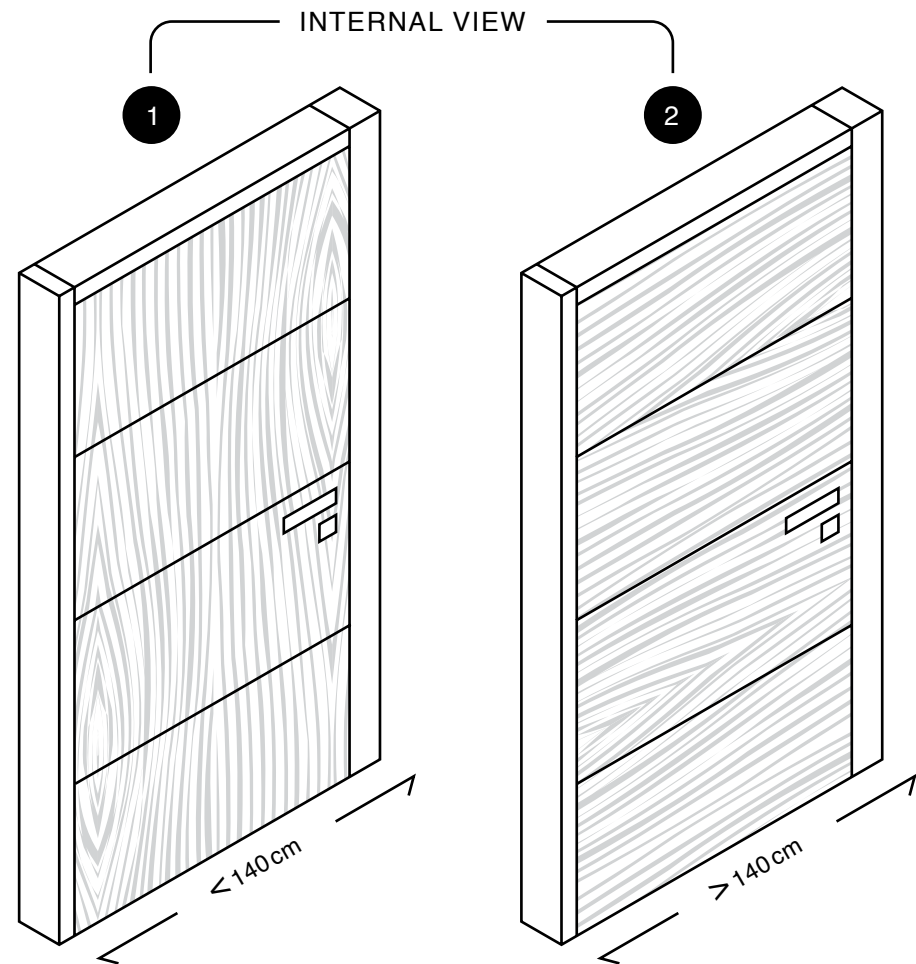

Internal and External Door Design Specifications

Type D.I. (Different Inside)

For designs that can only be applied to the external side of the door, the internal side features three engraved lines.

For imitation paint, there are two options for the internal pattern:

1) For doors with a width less than 140cm, the internal side features a vertical pattern.
2) For doors with a width greater than 140cm, the internal side features a horizontal pattern.