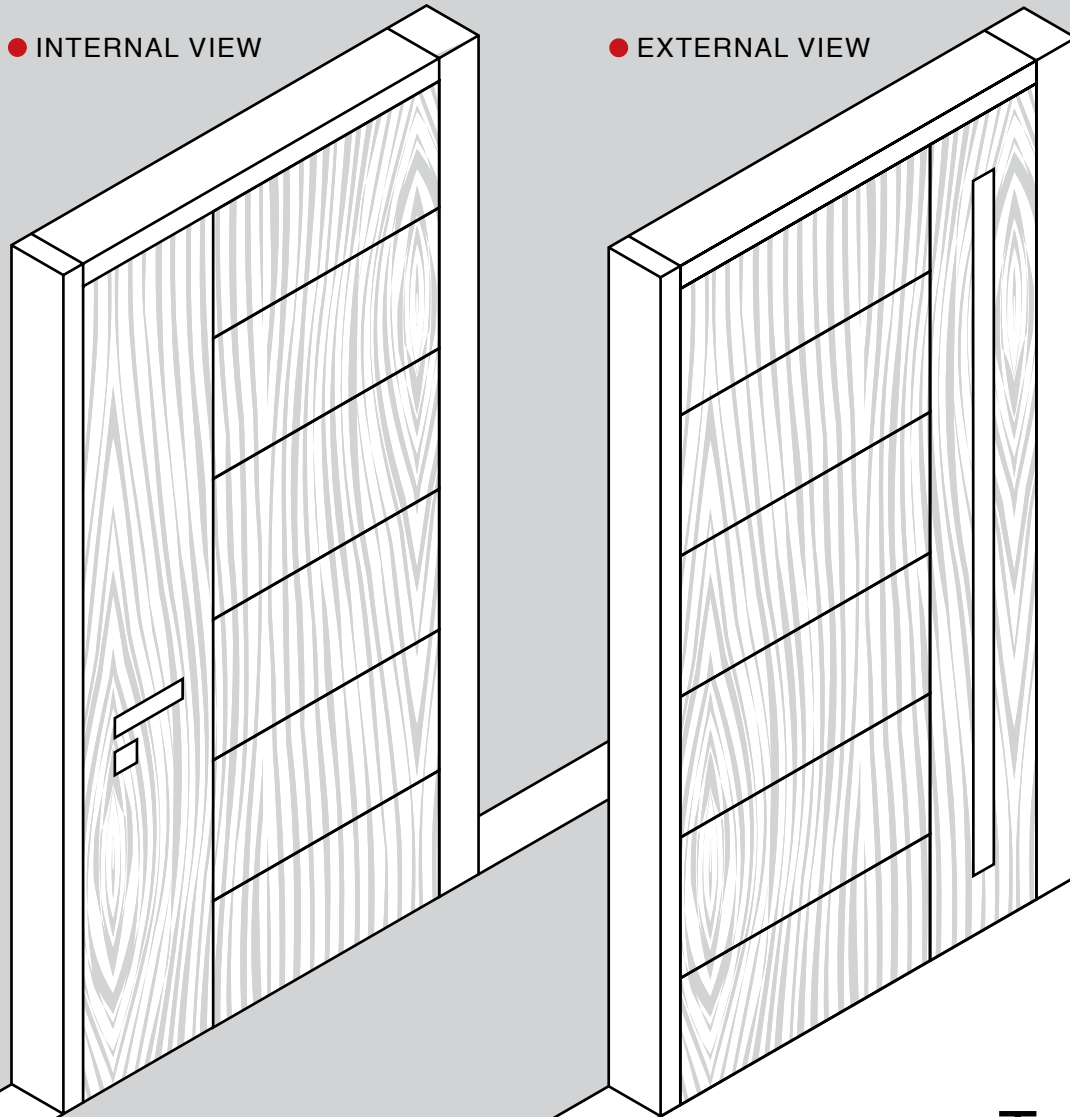

● INTERNAL VIEW

● EXTERNAL VIEW

Type S.I. (Same Inside)

Designs of this type can be applied to both sides.